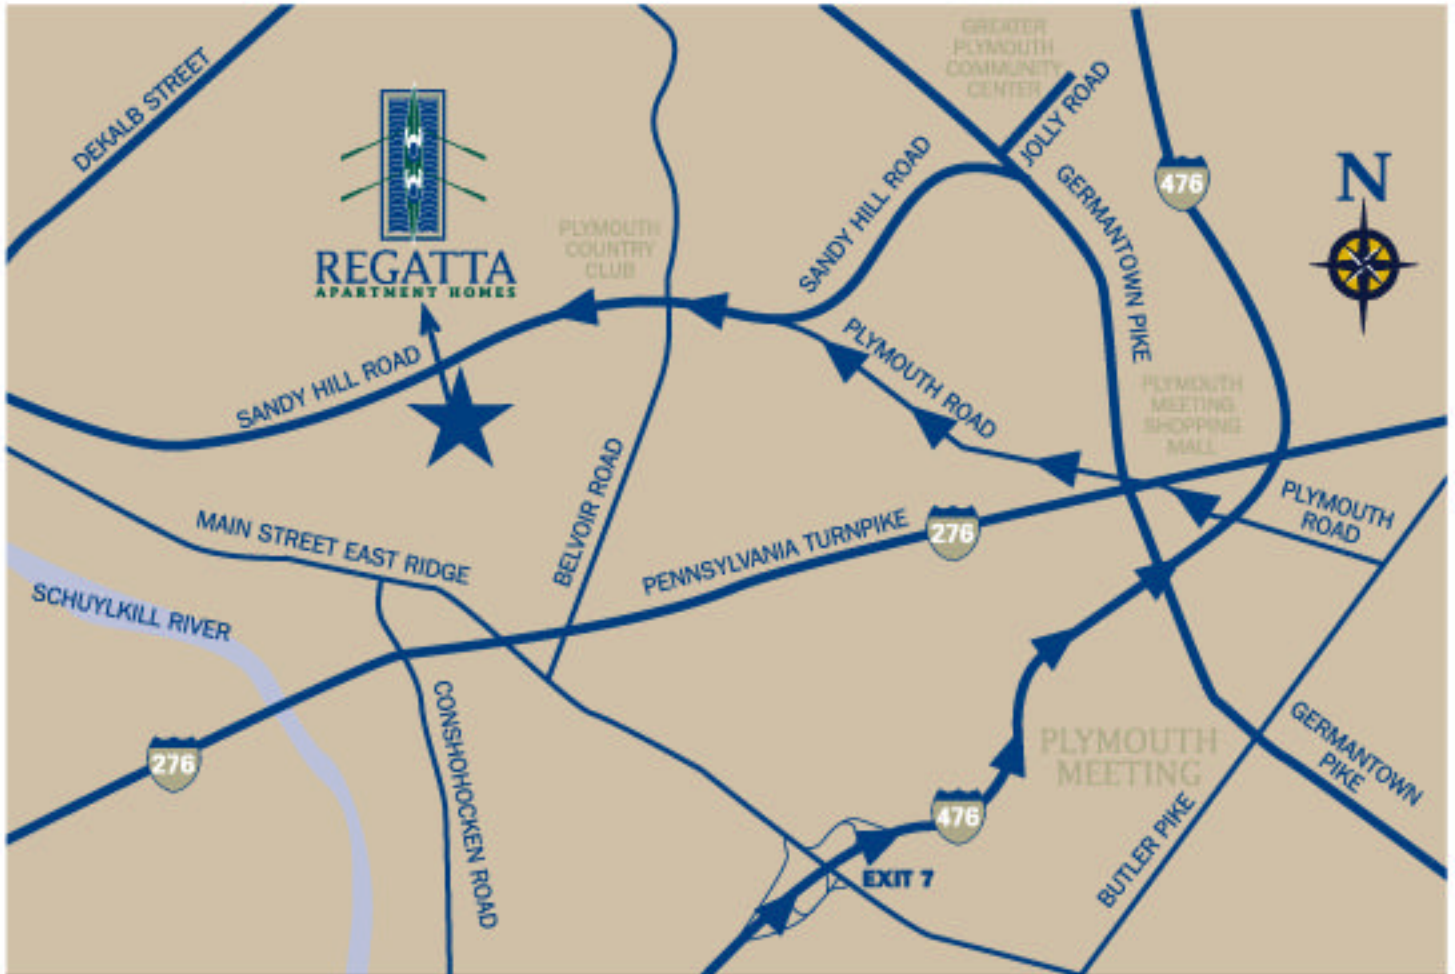

**REGATTA**  
APARTMENT HOMES

**Dock Here.**

**Directions** From the Philadelphia Airport, merge onto I-95 South toward Delaware. Merge onto I-476 North (exit #7) toward Plymouth Meeting. Take exit #20 (Plymouth Road). At the traffic light, make a left onto Plymouth Road. Travel 1 mile on Plymouth Road, and then bear left onto Sandy Hill Road. Follow Sandy Hill Road 1.29 miles. Regatta Apartment Homes will be on the left.